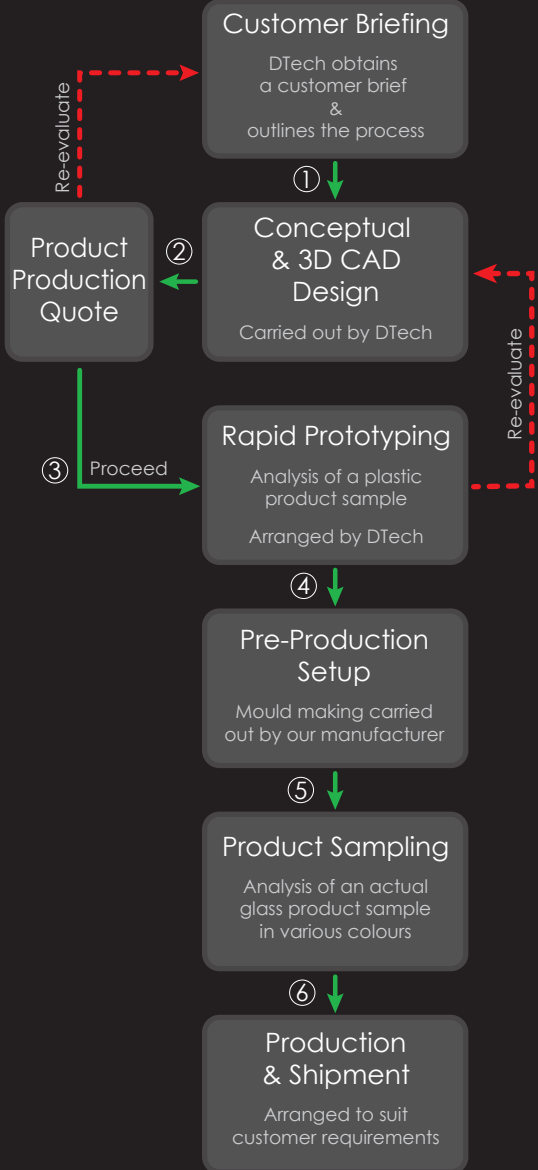

Development Process

Coloured Glass Bottles

Customised Designs

Contact

DTech Ltd
enquiries@dtech.co.nz
+64 (0)34090740
PO Box 707
Queenstown
www.dtech.co.nz

Coloured Glass Bottles

Customised Designs

Design the shape, style and colour, emboss your company name, business logo or any artwork you desire to customise your glass bottle.